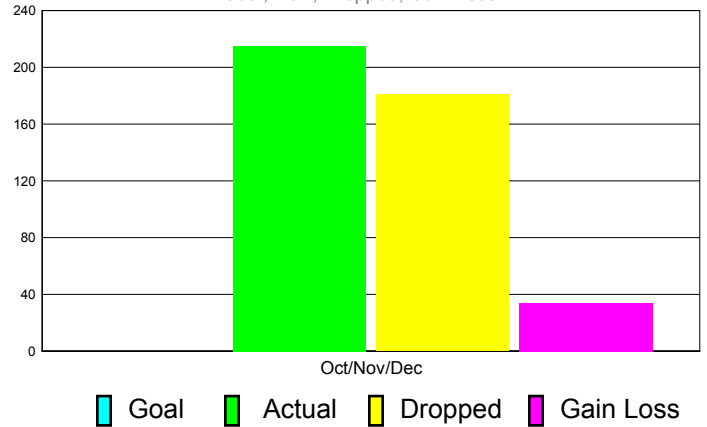

Membership Results 2011-2012

Goal, New, Dropped, Gain/Loss